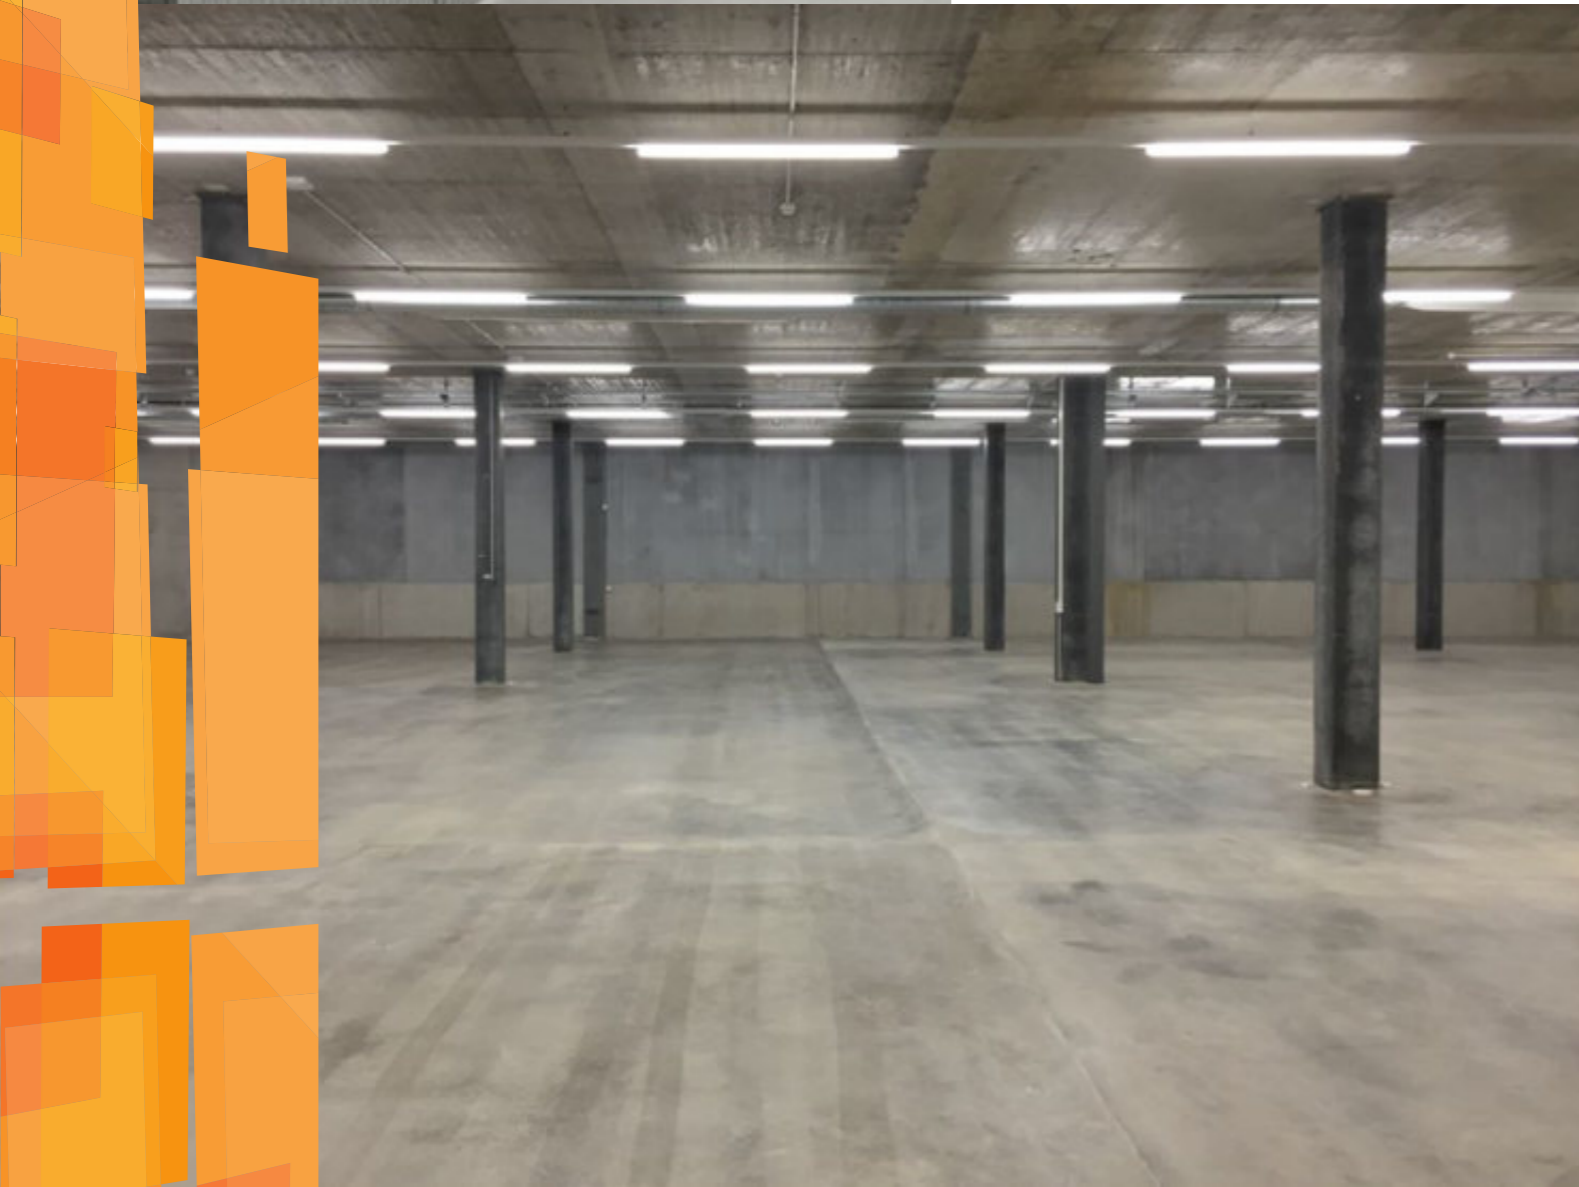

We arrange art transports.

We assist in the organisation of art exhibitions through our associated galleries in various European cities.

Interior views of our art storage facilities

Location

- In Liechtenstein
- From Airport Zürich: 1:30 hours
- From Airport Munich: 2:40 hours
- From Airport Milano: 3:30 hours

Building

- Total area over 6.000 m²
- 4 floors fully climate controlled and secured
- cargo elevator with a capacity up to 6000 kg (800x250x350 cm)
- Pre-manufactured and on site constructed armored concrete elements with insulation
- Fire proof REI 90
- Dust free sealed concrete surface
- Illumination of 200 Lux
- Height of rooms: ground floor 6,0 m all others (1-3rd Floor) 4,5 m
- Own showroom

Climate

- Museum standard climate conditions
- 50-55% relative humidity and 20-22 degree Celsius
- Climate conditioning through geothermal heating/cooling system
- Automatically humidification through maintenance-free internal air circulation

Security

- Surveillance of all external and internal entrances to the building through magnetic switches, movement detectors, engine bolts in all doors meeting security standard RC 4
- 24 hours video surveillance of all areas and rooms in- & outdoor, digital video storage for more than 6 months
- Direct intervention line and alarm connection (first) to private security company and (second) to the police for constant surveillance